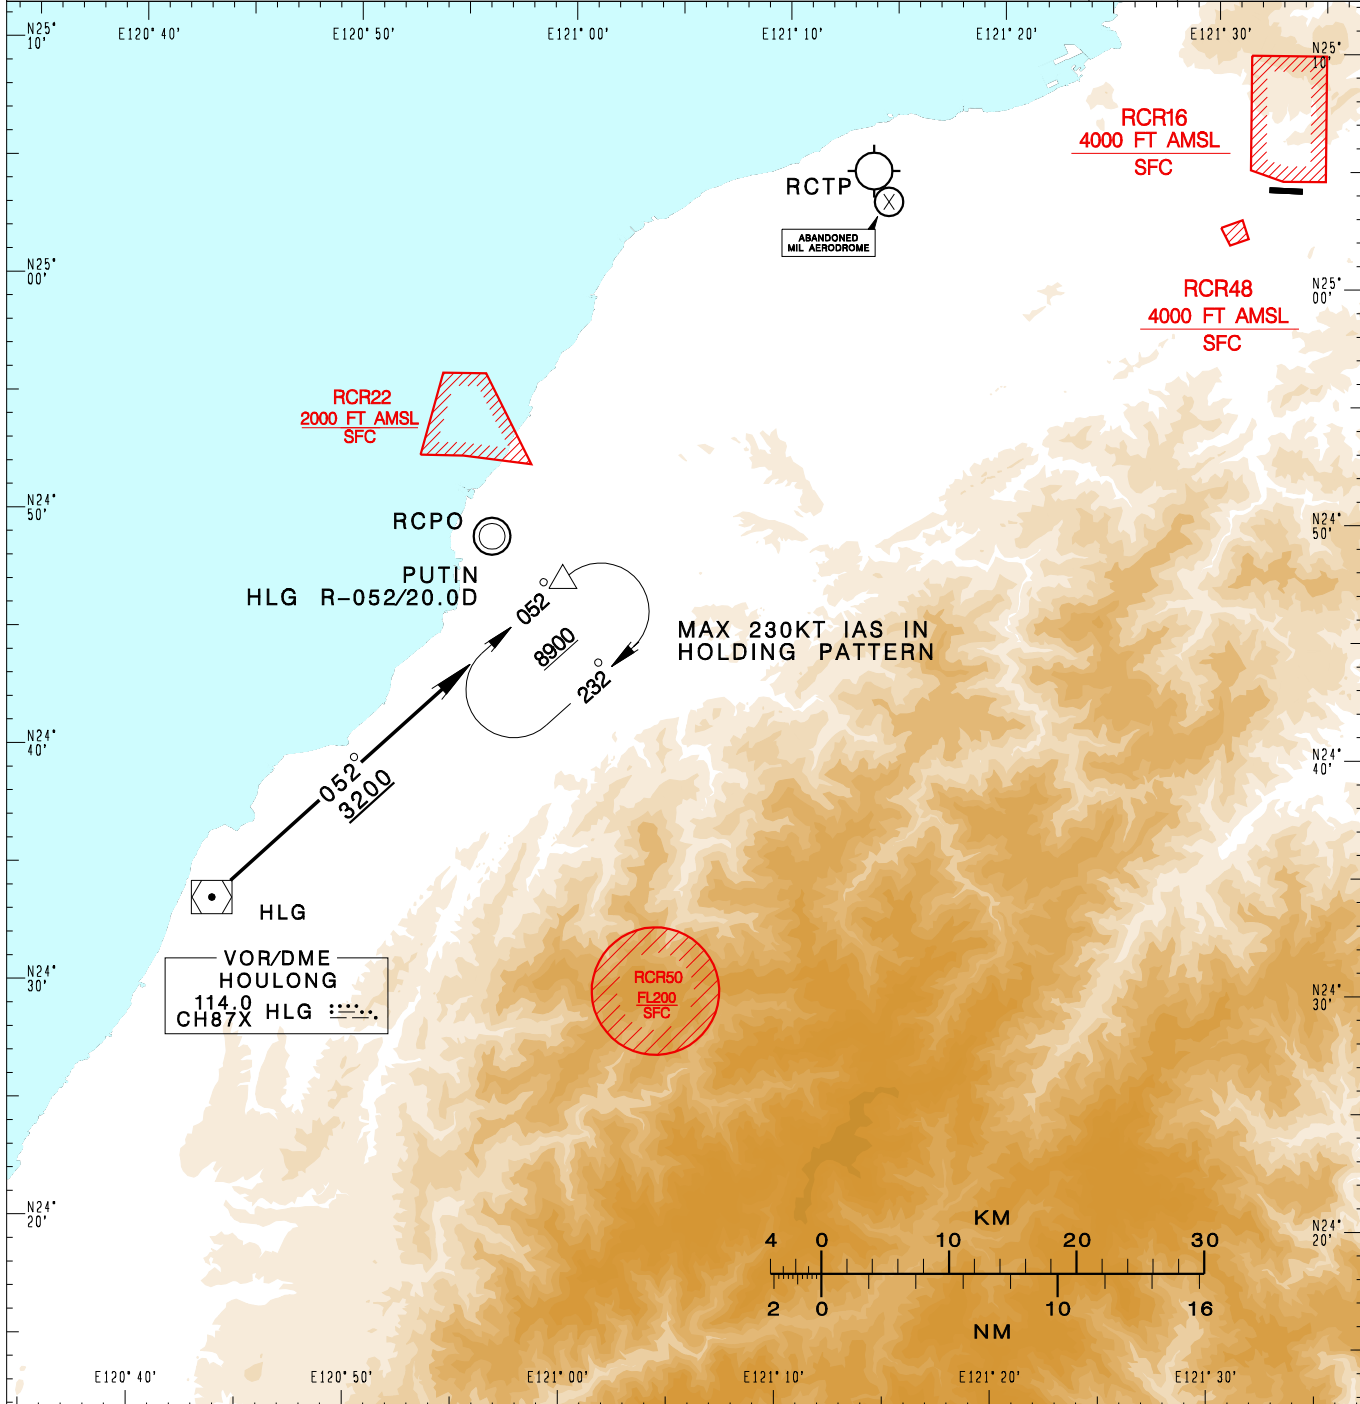

**臺北/松山機場**  
TAIPEI/SONGSHAN AD

RCSS STAR  
HLG 1G(RWY10)

TAIPEI ACC 126.7 129.1 127.9	TAIPEI APP 119.7 119.6 125.1	ATIS 127.4 341	 9100' MSA APP 25NM	
Apt Elev: 18'		Trans Level: FL130		Trans Alt: 11,000'
BEARINGS ARE MAGNETIC; DISTANCES ARE NAUTICAL MILES; ELEVATIONS, HEIGHTS IN FEET				

**HOULONG ONE GOLF ARRIVAL**  
Depart HLG, proceed via HLG R-052 to PUTIN.

CHANGES: NEW CHART